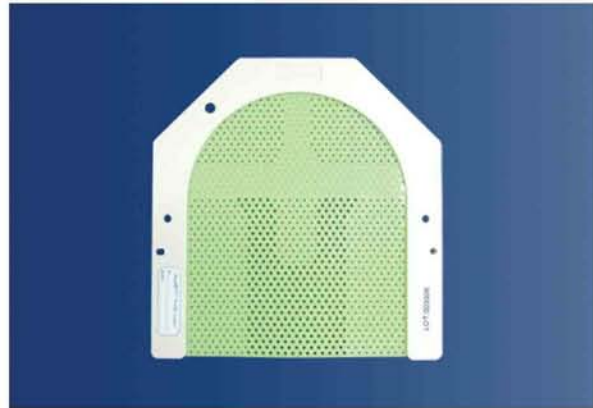

R450U
Klarity® ContourFrame™
2.4mm, 9x10", Contour perforated with smooth edge

R430UC
Klarity® EzeFrame™
3.2mm, 9x10", 42% perforated with smooth edge

R461-1W
IMRT SecureFrame™
3.2mm, 10x12", Reinforced perforation with smooth edge

RG430-1W
Klarity Green® IMRT SecureFrame™
3.2mm, 10x10", Reinforced perforation with smooth edge

Standard U-Frame Masks:

- | | |
|------------------------------|------------------------------|
| R410U ...1.6mm, 9x10" | R411U ...1.6mm, 9x12" |
| R420U ...2.4mm, 9x10" | R421U ...2.4mm, 9x12" |
| R430U ...3.2mm, 9x10" | R431U ...3.2mm, 9x12" |
| R440U ...2.0mm, 9x10" | R441U ...2.0mm, 9x12" |
| | R412U ...1.6mm, 9x14" |
| | R422U ...2.4mm, 9x14" |
| | R432U ...3.2mm, 9x14" |
| | R442U ...2.0mm, 9x14" |

Klarity® ProfileFrame™
Narrowed frame provides more thermoplastic area and is ideal for broad faces.
R420W...2.4mm, 10x10"
R430W...3.2mm, 10x10"
R421W...2.4mm, 10x12"
R431W...3.2mm, 10x12"