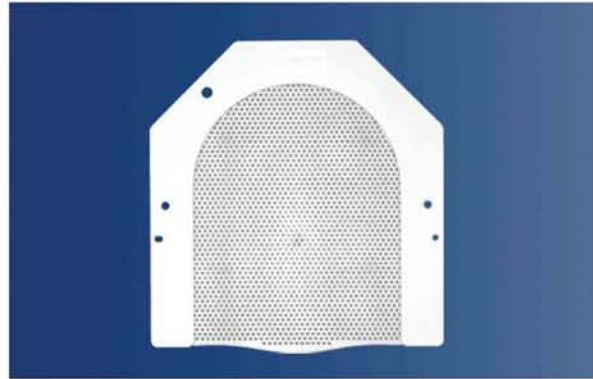

R450U
Klarity® ContourFrame™
2.4mm, 9x10", Contour perforated with smooth edge

R430UC
Klarity® EzeFrame™
3.2mm, 9x10", 42% perforated with smooth edge

R461-1W
IMRT SecureFrame™
3.2mm, 10x12", Reinforced perforation with smooth edge

RG430-1W
Klarity Green® IMRT SecureFrame™
3.2mm, 10x10", Reinforced perforation with smooth edge

Standard U-Frame Masks:

- | | |
|------------------------------|------------------------------|
| R410U ...1.6mm, 9x10" | R411U ...1.6mm, 9x12" |
| R420U ...2.4mm, 9x10" | R421U ...2.4mm, 9x12" |
| R430U ...3.2mm, 9x10" | R431U ...3.2mm, 9x12" |
| R440U ...2.0mm, 9x10" | R441U ...2.0mm, 9x12" |
| | R412U ...1.6mm, 9x14" |
| | R422U ...2.4mm, 9x14" |
| | R432U ...3.2mm, 9x14" |
| | R442U ...2.0mm, 9x14" |

Klarity® ProfileFrame™
Narrowed frame provides more thermoplastic area and is ideal for broad faces.
R420W...2.4mm, 10x10"
R430W...3.2mm, 10x10"
R421W...2.4mm, 10x12"
R431W...3.2mm, 10x12"